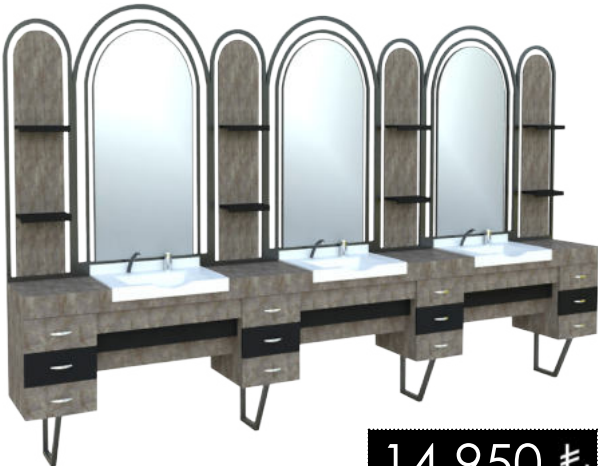

Men's Barber Unit

NHR-610

14.950 ₺

H/B: 225 cm - W/E: 460 cm - D/D: 50 cm