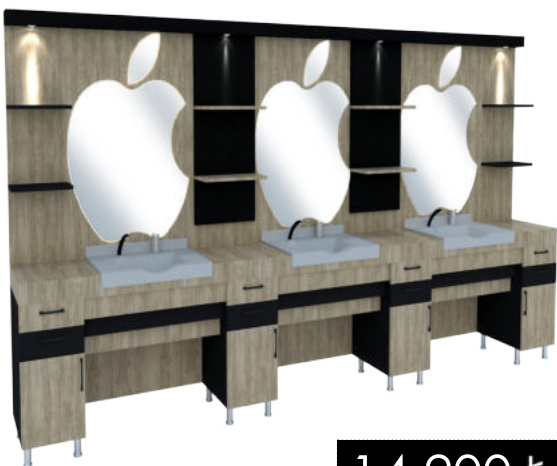

Men's Barber Unit

NHR-511

14.200 ₺

H/B: 220 cm - W/E: 460 cm - D/D: 50 cm