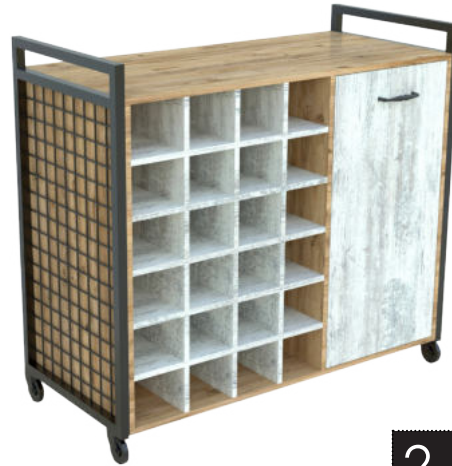

1.050 ₺

Towel & Capinet  
Large Storage

NHR-4009

H/B: 80 cm - W/E: 80 cm - D/D: 25 cm

900 ₺

Towel & Capinet  
Large Storage

NHR-4010

H/B: 80 cm - W/E: 100 cm - D/D: 25 cm

800 ₺

Towel & Capinet  
Large Storage

NHR-4011

H/B: 100 cm - W/E: 120 cm - D/D: 50 cm

2.500 ₺

Towel & Capinet  
Large Storage

NHR-4012

H/B: 190 cm - W/E: 100 cm - D/D: 40 cm