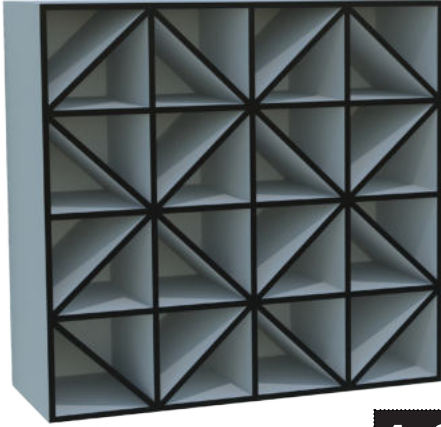

NHR-4006  
H/B: 190 cm - W/E: 120 cm - D/D: 40 cm

3.300 ₺

Towel & Capinet  
Large Storage

NHR-4007  
H/B: 190 cm - W/E: 100 cm - D/D: 40 cm

3.600 ₺

Towel & Capinet  
Large Storage

NHR-4008

H/B: 80 cm - W/E: 80 cm - D/D: 25 cm