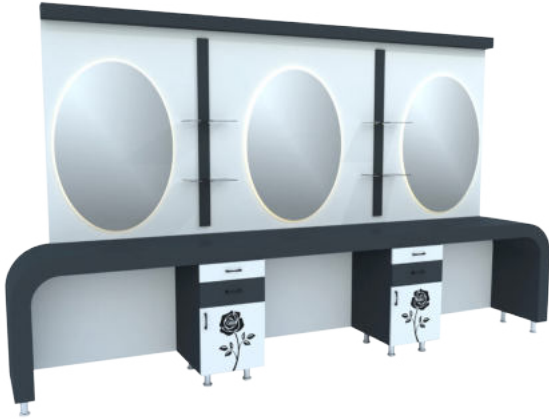

Hairdresser Ünit

NHR-2010

8.500₺

H/B:200 cm - W/E:370 cm - D/D: 45 cm