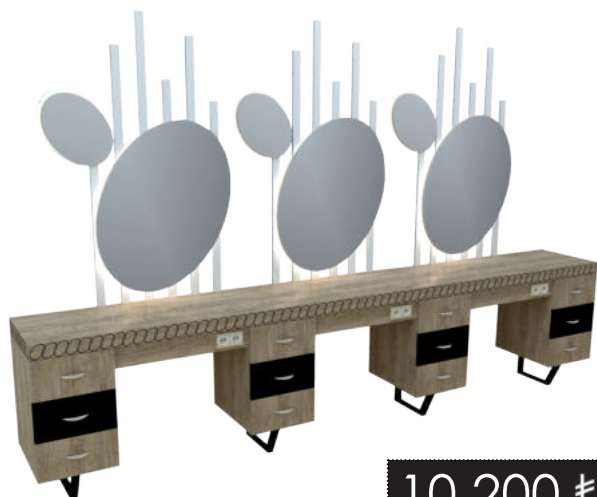

Hairdresser Unit

8.900 ₺

NHR-2047

H/B:220 cm - W/E: 300 cm - D/D: 45 cm

Hairdresser Unit

10.200 ₺

NHR-2048

H/B:220 cm - W/E: 430 cm - D/D: 45 cm

Hairdresser Unit

4.300 ₺

NHR-2049

H/B:215 cm - W/E: 150 cm - D/D: 45 cm

Hairdresser Unit

9.200 ₺

NHR-2050

H/B:220 cm - W/E: 430 cm - D/D: 45 cm