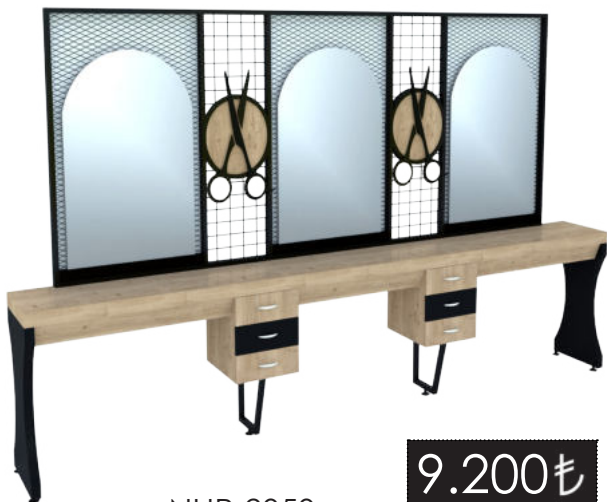

Hairdresser Unit

8.900 ₺

NHR-2047

H/B:220 cm - W/E: 300 cm - D/D: 45 cm

Hairdresser Unit

10.200 ₺

NHR-2048

H/B:220 cm - W/E: 430 cm - D/D: 45 cm

Hairdresser Unit

4.300 ₺

NHR-2049

H/B:215 cm - W/E: 150 cm - D/D: 45 cm

Hairdresser Unit

9.200 ₺

NHR-2050

H/B:220 cm - W/E: 430 cm - D/D: 45 cm

Hairdresser Unit

5.100 ₺

NHR-2051

H/B:220 cm - W/E: 150 cm - D/D: 45 cm

Hairdresser Unit

4.800 ₺

NHR-2052

H/B:215 cm - W/E: 150 cm - D/D: 45 cm